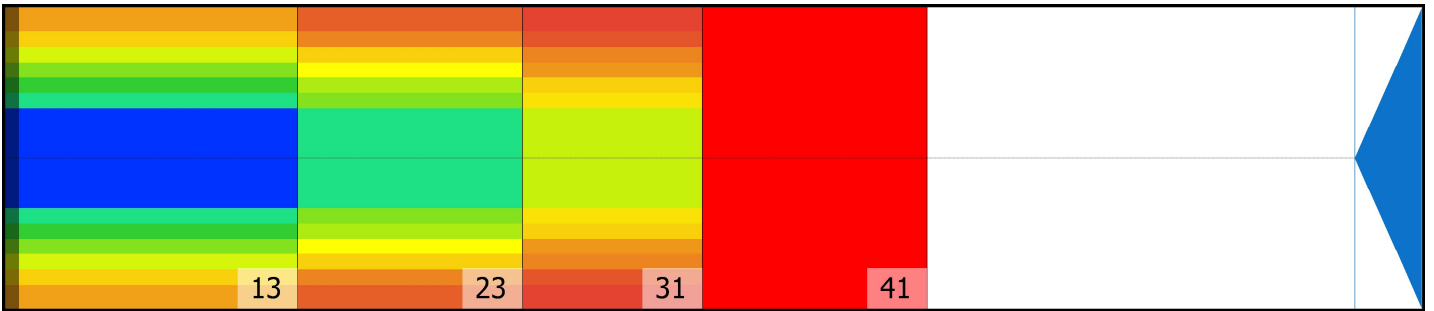

## Zone Configuration

Cleaner Transition

Mode: Clean and Condition

Speed: Max Clean

Start Cleaner Spray: 0 Feet

Start Squeegee: 0 Feet

Start Conditioning: 6 Inches

Split Pattern: No

Zone 1	Avg	Ratio	Zone 2	Avg	Ratio
Left	23.0	4.1 : 1	Left	14.4	4.2 : 1
Right	23.0	4.1 : 1	Right	14.4	4.2 : 1
Center	95.0		Center	60.0	

Zone 3	Avg	Ratio	Zone 4	Avg	Ratio
Left	8.6	3.7 : 1	Left	1.0	1.0 : 1
Right	8.6	3.7 : 1	Right	1.0	1.0 : 1
Center	32.0		Center	1.0	