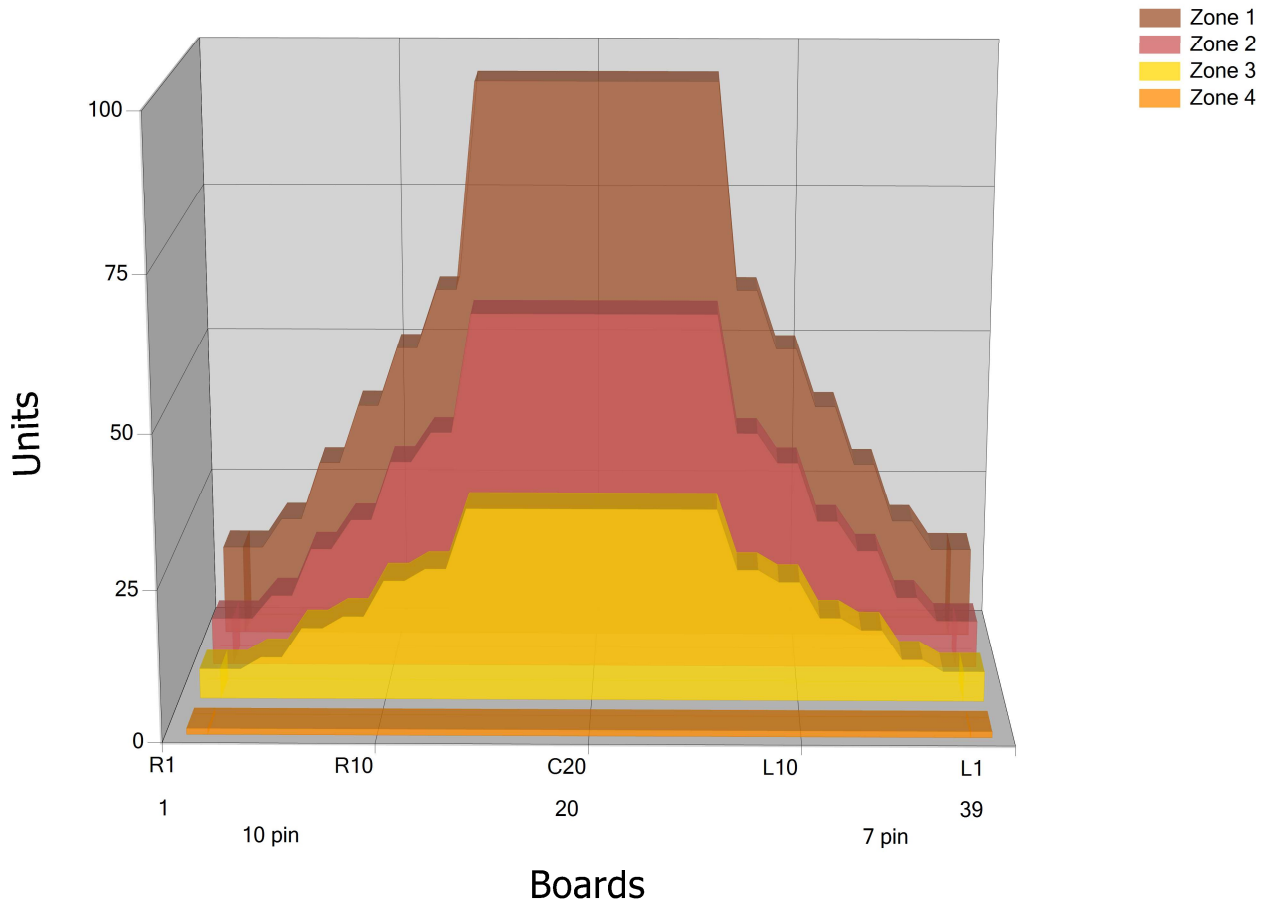

# XB NINTH

Conditioner:

Cleaner:

## Zone Configuration

Cleaner Transition

Mode: Clean and Condition

Speed: Max Clean

Start Cleaner Spray: 0 Feet

Start Squeegee: 0 Feet

Start Conditioning: 6 Inches

Split Pattern: No

Zone 1	Avg	Ratio	Zone 2	Avg	Ratio
Left	23.0	4.1 : 1	Left	14.4	4.2 : 1
Right	23.0	4.1 : 1	Right	14.4	4.2 : 1
Center	95.0		Center	60.0	

Zone 3	Avg	Ratio	Zone 4	Avg	Ratio
Left	8.6	3.7 : 1	Left	1.0	1.0 : 1
Right	8.6	3.7 : 1	Right	1.0	1.0 : 1
Center	32.0		Center	1.0	